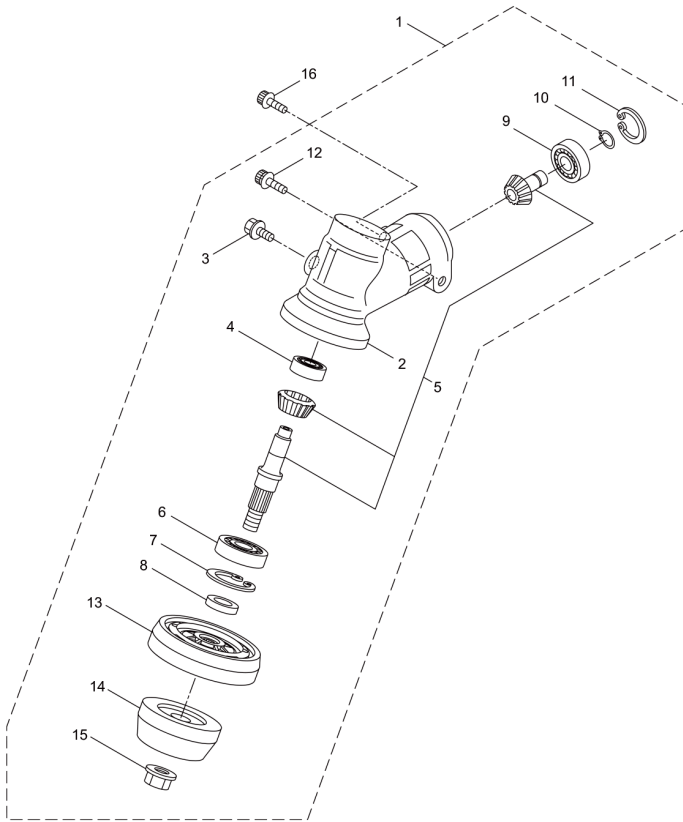

MX24E  
1. PARTS KIT

1

2

3

4

5

6

Status	Position	Parts Number	Parts Name	Unit Quantity	Lot Order Quantity	Remarks	Currency	Price	Maker code
	1	247684	CYLINDER KIT	1	5				
	2	247685	PISTON KIT	1					
	3	246924	CLUTCH KIT	1	5				
	4	247873	CARBURETOR KIT	1	5	Incl.5			
	5	247867	CARBURETOR PARTS KIT	1	5				
	6	247864	FUEL HOSE/FILTER KIT	1	5				

MX24E  
2. MAIN BODY

Status	Position	Parts Number	Parts Name	Unit Quantity	Lot Order Quantity	Remarks	Currency	Price	Maker code
	1	366117	MX24E(TH)	1					
	2	227923	DRIVE SHAFT	1					
	3	560386	OUTER TRANSMISSION	1					
	4	012382	SNAP RING	1		H36			
	5	560427	THROTTLE LEVER ASSY	1					
	6	215533	HANGING BRACKET ASSY	1		Incl.7			
	7	261762	SCREW	1		M5x14			
	8	560409	BRACKET	1		Incl.9-11			
	9	560410	BRACKET	1					
	10	271437	SCREW	2		M6x20			
	11	231704	WASHER	2		6x13xt1.0			
	12	560240	CAUTION MARK	1					
	13	560411		1		MX24E			
	14	560246	LABEL	1		112dBA			
	15	215501	LABEL	1					
	16	560229	SHOULDER STRAP ASSY	1		Incl.17			
	17	560282	HOOK	1					
	18	560316	LOOP HANDLE ASSY	1		Incl.19-22			
	19	222520	LOOP HANDLE	1					
	20	213171	HANDLE BRACKET RUBBER	1					
	21	215608	CAP SCREW	4	5	M5x30x16			
	22	081027	NUT	4	5	M5			
	23	560420	COVER	1					
	24	560648	EXTENSION	1					
	25	230747	CORD CUTTER	1					
	26	232689	SCREW	3		M5x16			

MX24E  
3. GEAR CASE

Status	Position	Parts Number	Parts Name	Unit Quantity	Lot Order Quantity	Remarks	Currency	Price	Maker code
	1	241689	GEAR CASE ASSY	1		Incl.2-15			
	2	226284	GEAR HOUSING	1					
	3	225897	BOLT	1	5	M6x8			
	4	226285	BEARING #626	1		#626			
	5	227108	GEAR SET	1					
	6	112184	BEARING 600DDU	1		#600DDU			
	7	054676	RING SNAP	1	5	#26			
	8	225898	WASHER	1		10x16xt2.6			
	9	226286	BEARING	1		#609ZZ			
	10	228477	C-SHAPED RING	1		#9			
	11	140270	C-SHAPED SNAP RING	1		#24			
	12	261246	CAP SCREW	1	5	M5x25			
	13	225891	BOSS ADAPTER	1					
	14	225892	BOSS B	1					
	15	225893	NUT	1	5	M8			
	16	261233	SCREW	1		M5x12			