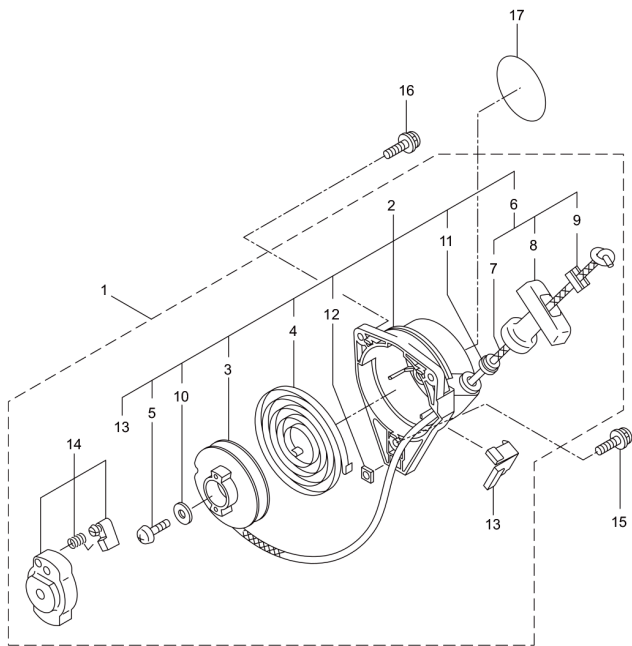

MX24E
5. RECOIL STARTER

Status	Position	Parts Number	Parts Name	Unit Quantity	Lot Order Quantity	Remarks	Currency	Price	Maker code
	1	563307	RECOIL STARTER ASSY	1		Incl.2-14			
	2	273093	STARTER ASSY	1		Incl.3-13			
	3	280492	REEL	1					
	4	287421	SPRING	1					
	5	280494	SCREW SET	1					
	6	280495	ROPE ASSY	1		Incl.7-9			
	7	283616	STARTER ROPE	1					
	8	280497	STARTER KNOB	1					
	9	280550	STOPPER	1					
	10	280547	WASHER	1	10				
	11	280548	COLLAR	1					
	12	269423	NUT	1	5				
	13	288500	PLATE	1					
	14	287399	STARTER PULLEY ASSY	1					
	15	269833	SCREW	1	5	M4x16			
	16	280489	SCREW	2	5	M4x20			
	17	563532	RECOIL LABEL	1		EE232