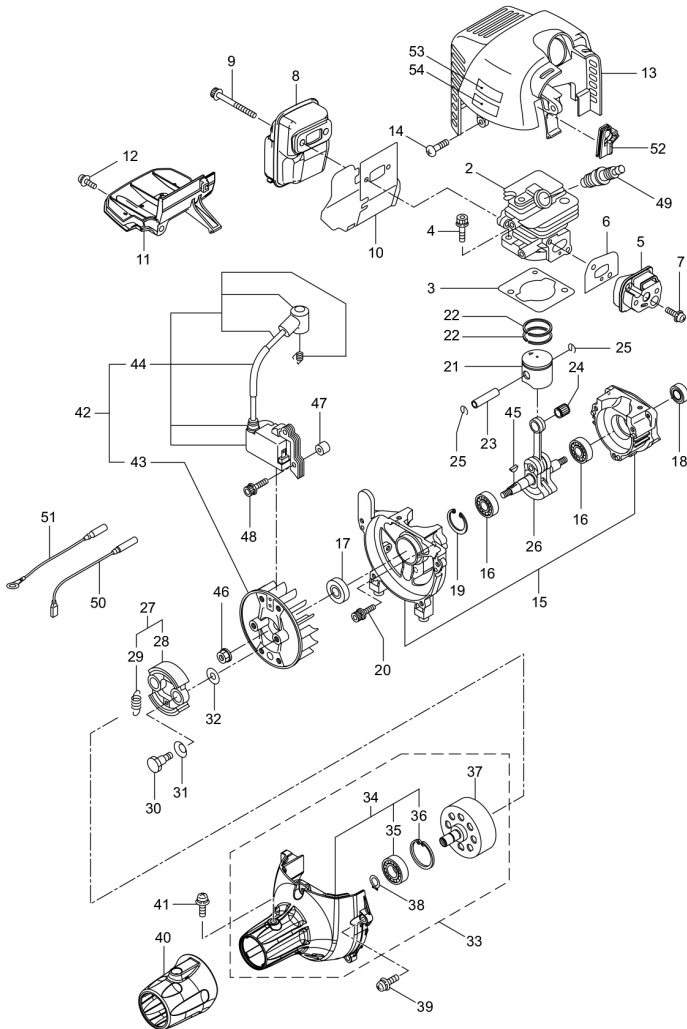

MX24E
4. ENGINE

Status	Position	Parts Number	Parts Name	Unit Quantity	Lot Order Quantity	Remarks	Currency	Price	Maker code
	1	875276		1		EE232TH/02			
	2	278641	CYLINDER	1					
	3	289643	GASKET	1					
	4	267290	CAP SCREW	2	5	M5x20			
	5	272744	INSULATOR	1		New gasket required			
	6	267049	GASKET	1	5				
	7	269826	SCREW	2	5	M5x25			
	8	246656	MUFFLER ASSY	1					
	9	266402	CAP SCREW	2	5	M5x55			
	10	247073	GASKET	1					
	11	563726	UNDER COVER	1					
	12	269827	SCREW	1	5	M5x16			
	13	563753	TOP COVER COMP	1					
	14	246082	SCREW	1		M4x12			
	15	563679	CRANKCASE	1					
	16	280488	BEARING 6001C3	2		PPL 6001			
	17	563633	OIL SEAL	1					
	18	563632	OIL SEAL	1					
	19	563635	SNAP RING #28	1	5	H28			
	20	261612	CAP SCREW	3		M5x30			
	21	272204	PISTON	1					
	22	264891	PISTON RING	2		(2)required			
	23	261036	PISTON PIN	1					
	24	288520	NEEDLE BEARING	1					
	25	261576	CLIP PISTON	2					
	26	274146	CRANK SHAFT	1					
	27	280375	CLUTH ASSY	1		Incl.28,29			
×	28	280407		2					
	29	264889	SPRING	1					
	30	264505	BOLT	2					
	31	261777	WAVE WASHER	2	5				
	32	261189	WASHER	2	5	6x16.5xt1.2			
△	33	563556	FAN COVER ASSY	1		Incl.34-38			
	34	563557	FAN COVER ASSY	1		Incl.35,36			
	35	269124	BEARING	1		6200ZZ C3			
	36	013825	SNAP RING	1		#30			
	37	289727	CLUTCH DRUM	1					
	38	563065	SNAP RING	1	5	#10			
	39	269831	SCREW	4	5	M5x20			
	40	246930	PROTECTION COVER	1					
	41	269831	SCREW	1	5	M5x20			
×	42	563535		1		Incl.43,44