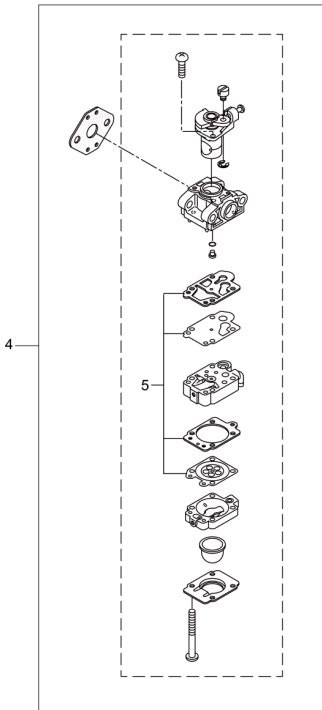

MX24E  
1. PARTS KIT

1

2

3

4

5

6

Status	Position	Parts Number	Parts Name	Unit Quantity	Lot Order Quantity	Remarks	Currency	Price	Maker code
	1	247684	CYLINDER KIT	1	5				
	2	247685	PISTON KIT	1					
	3	246924	CLUTCH KIT	1	5				
	4	247873	CARBURETOR KIT	1	5	Incl.5			
	5	247867	CARBURETOR PARTS KIT	1	5				
	6	247864	FUEL HOSE/FILTER KIT	1	5				

MX24E  
2. MAIN BODY

Status	Position	Parts Number	Parts Name	Unit Quantity	Lot Order Quantity	Remarks	Currency	Price	Maker code
	1	366117	MX24E(TH)	1					
	2	227923	DRIVE SHAFT	1					
	3	560386	OUTER TRANSMISSION	1					
	4	012382	SNAP RING	1		H36			
	5	560427	THROTTLE LEVER ASSY	1					
	6	215533	HANGING BRACKET ASSY	1		Incl.7			
	7	261762	SCREW	1		M5x14			
	8	560409	BRACKET	1		Incl.9-11			
	9	560410	BRACKET	1					
	10	271437	SCREW	2		M6x20			
	11	231704	WASHER	2		6x13xt1.0			
	12	560240	CAUTION MARK	1					
	13	560411		1		MX24E			
	14	560246	LABEL	1		112dBA			
	15	215501	LABEL	1					
	16	560229	SHOULDER STRAP ASSY	1		Incl.17			
	17	560282	HOOK	1					
	18	560316	LOOP HANDLE ASSY	1		Incl.19-22			
	19	222520	LOOP HANDLE	1					
	20	213171	HANDLE BRACKET RUBBER	1					
	21	215608	CAP SCREW	4	5	M5x30x16			
	22	081027	NUT	4	5	M5			
	23	560420	COVER	1					
	24	560648	EXTENSION	1					
	25	230747	CORD CUTTER	1					
	26	232689	SCREW	3		M5x16			

MX24E  
3. GEAR CASE

Status	Position	Parts Number	Parts Name	Unit Quantity	Lot Order Quantity	Remarks	Currency	Price	Maker code
	1	241689	GEAR CASE ASSY	1		Incl.2-15			
	2	226284	GEAR HOUSING	1					
	3	225897	BOLT	1	5	M6x8			
	4	226285	BEARING #626	1		#626			
	5	227108	GEAR SET	1					
	6	112184	BEARING 600DDU	1		#600DDU			
	7	054676	RING SNAP	1	5	#26			
	8	225898	WASHER	1		10x16xt2.6			
	9	226286	BEARING	1		#609ZZ			
	10	228477	C-SHAPED RING	1		#9			
	11	140270	C-SHAPED SNAP RING	1		#24			
	12	261246	CAP SCREW	1	5	M5x25			
	13	225891	BOSS ADAPTER	1					
	14	225892	BOSS B	1					
	15	225893	NUT	1	5	M8			
	16	261233	SCREW	1		M5x12			