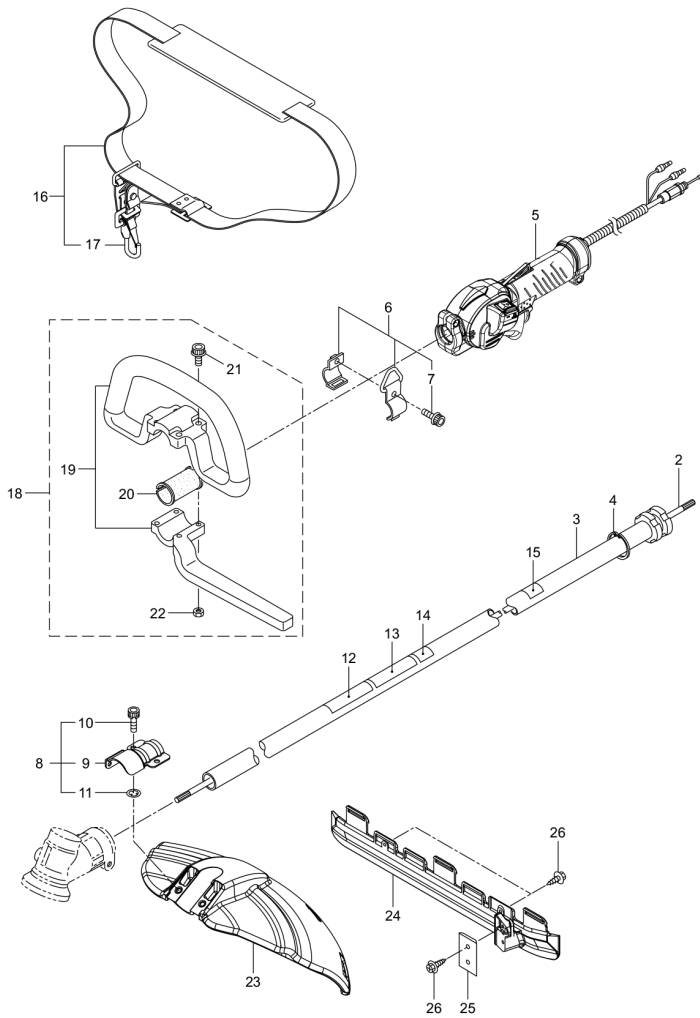

MX24E  
1. PARTS KIT

1

2

3

4

5

6

Status	Position	Parts Number	Parts Name	Unit Quantity	Lot Order Quantity	Remarks	Currency	Price	Maker code
	1	247684	CYLINDER KIT	1	5				
	2	247685	PISTON KIT	1					
	3	246924	CLUTCH KIT	1	5				
	4	247873	CARBURETOR KIT	1	5	Incl.5			
	5	247867	CARBURETOR PARTS KIT	1	5				
	6	247864	FUEL HOSE/FILTER KIT	1	5				

MX24E  
2. MAIN BODY

Status	Position	Parts Number	Parts Name	Unit Quantity	Lot Order Quantity	Remarks	Currency	Price	Maker code
	1	366117	MX24E(TH)	1					
	2	227923	DRIVE SHAFT	1					
	3	560386	OUTER TRANSMISSION	1					
	4	012382	SNAP RING	1		H36			
	5	560427	THROTTLE LEVER ASSY	1					
	6	215533	HANGING BRACKET ASSY	1		Incl.7			
	7	261762	SCREW	1		M5x14			
	8	560409	BRACKET	1		Incl.9-11			
	9	560410	BRACKET	1					
	10	271437	SCREW	2		M6x20			
	11	231704	WASHER	2		6x13xt1.0			
	12	560240	CAUTION MARK	1					
	13	560411		1		MX24E			
	14	560246	LABEL	1		112dBA			
	15	215501	LABEL	1					
	16	560229	SHOULDER STRAP ASSY	1		Incl.17			
	17	560282	HOOK	1					
	18	560316	LOOP HANDLE ASSY	1		Incl.19-22			
	19	222520	LOOP HANDLE	1					
	20	213171	HANDLE BRACKET RUBBER	1					
	21	215608	CAP SCREW	4	5	M5x30x16			
	22	081027	NUT	4	5	M5			
	23	560420	COVER	1					
	24	560648	EXTENSION	1					
	25	230747	CORD CUTTER	1					
	26	232689	SCREW	3		M5x16			

MX24E  
3. GEAR CASE

Status	Position	Parts Number	Parts Name	Unit Quantity	Lot Order Quantity	Remarks	Currency	Price	Maker code
	1	241689	GEAR CASE ASSY	1		Incl.2-15			
	2	226284	GEAR HOUSING	1					
	3	225897	BOLT	1	5	M6x8			
	4	226285	BEARING #626	1		#626			
	5	227108	GEAR SET	1					
	6	112184	BEARING 600DDU	1		#600DDU			
	7	054676	RING SNAP	1	5	#26			
	8	225898	WASHER	1		10x16xt2.6			
	9	226286	BEARING	1		#609ZZ			
	10	228477	C-SHAPED RING	1		#9			
	11	140270	C-SHAPED SNAP RING	1		#24			
	12	261246	CAP SCREW	1	5	M5x25			
	13	225891	BOSS ADAPTER	1					
	14	225892	BOSS B	1					
	15	225893	NUT	1	5	M8			
	16	261233	SCREW	1		M5x12			