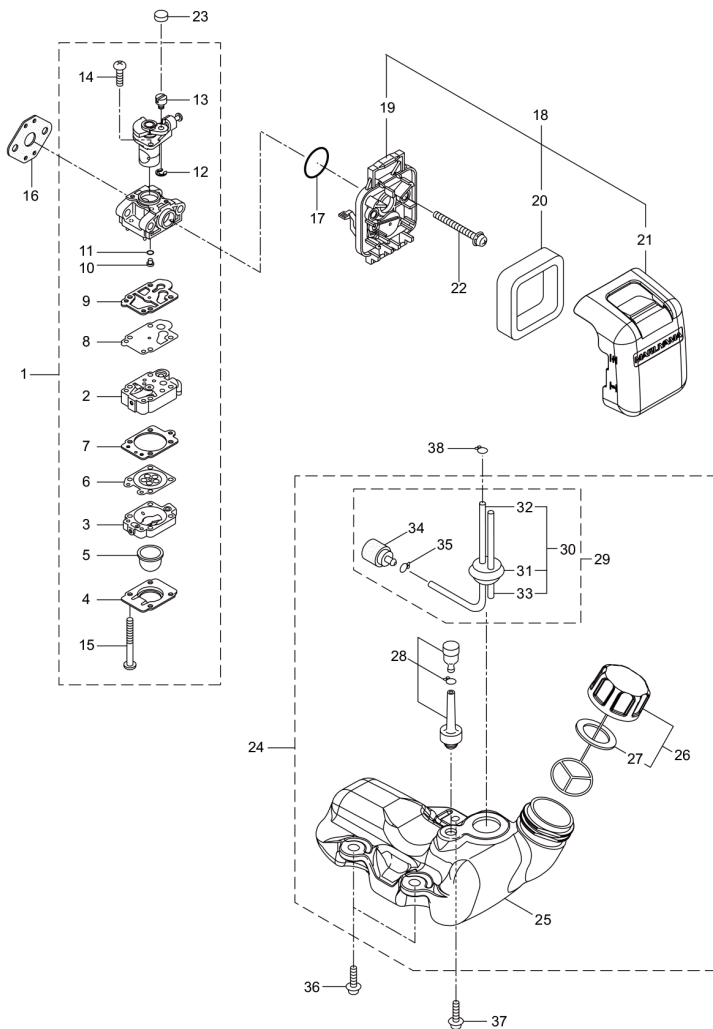

MX24E
6. CARBURETOR, FUEL TANK

Status	Position	Parts Number	Parts Name	Unit Quantity	Lot Order Quantity	Remarks	Currency	Price	Maker code
	1	276663	CARBURETOR ASSY	1		Incl.2-15 New gasket required			
	2	274472	CARBURETOR BODY	1					
	3	262991	PURGE BODY	1					
	4	262992	COVER	1					
	5	261874	PRIMER	1					
	6	283905	DIAPHRAGM METERRING	1					
	7	262993	GASKET	1					
	8	262994	DIAPHRAGM	1					
	9	282576	GASKET	1					
	10	289396	JET	1					
	11	261871	O-RING	1					
	12	261876	RING	1					
	13	261658	SWIVEL	1					
	14	264682	SCREW	2					
	15	262996	SCREW	4	5				
	16	261864	GASKET	1	5				
	17	264691	O-RING	1	5				
	18	563411	CLEANER ASSY	1		Incl.19-21			
	19	266433	HOUSING ASSY	1					
	20	264695	FILTER	1					
	21	277553	CLEANER COVER	1					
	22	269834	SCREW	2	5				
	23	280020	CAP	1	5				
	24	563261	TANK ASSY	1		Incl.25-35			
	25	563466	FUEL TANK CAP ASSY	1					
	26	275306	FUEL TANK CAP ASSY	1		Incl.27			
	27	274875	PACKING	1					
	28	563262	BREATHER ASSY	1					
×	29	563232	FUEL PIPE ASSY	1		Incl.30-35			
	30	563233	FUEL PIPE ASSY	1		Incl.31-33			
	31	288192	GROMMET	1					
	32	261690	FUEL PIPE	1		160L			
	33	288194	RETURN PIPE	1		3x6x85			
	34	277887	FILTER ASSY	1					
	35	563014	CLIP	1					
	36	269828	SCREW	2	5	M5x16			
	37	281208	SCREW	1	5	M5x16			
	38	563014	CLIP	1